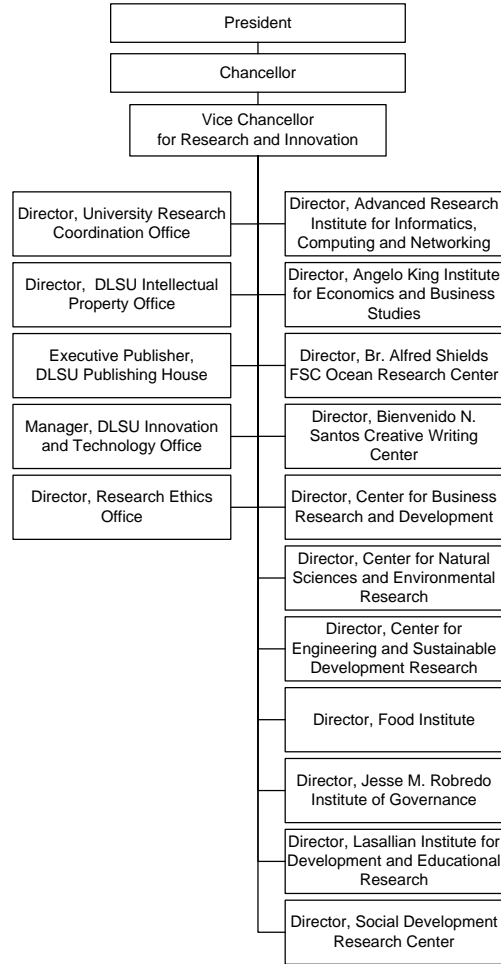

Office of the Vice Chancellor for Research and Innovation
Organizational Structure

De La Salle University

Center for Business Research and Development (CBRD)
Organizational Chart rev.1 (08/2013)